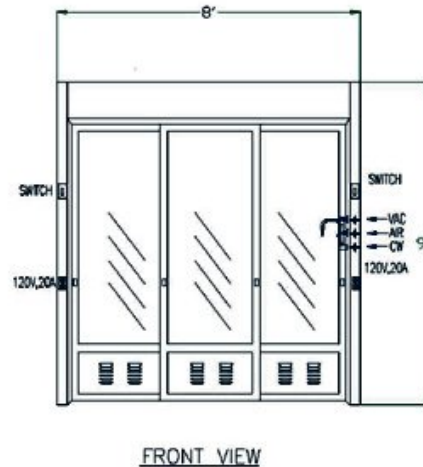

W-MAX Walk-In Fume Hood

RDM Industrial Products Inc.

1652 Watson Court
 Milpitas, California 95035
 phone (408) 945-8400 fax (408) 945-8433

Model W-Max Fume Hood:

Fume Hood with Large Sliding Doors

Provides more vertical clearance to accommodate your larger project needs...

- Chemical-Resistant Phenolic Liner
- Removable Sliding Doors
- Light & Blower Switches
- Fluorescent Light Fixture(s)
- (2) Total 115v Outlets
- Elec. Junction Box with 7' cord
- Optional Remote Service Fixtures
- Optional Liners, Including Polypropylene, Stainless Steel, PVC, Fiberglass...

GENERAL NOTES:

- FUME HOOD IS MFG. BY GENE SCIENTIFIC INC.
- FUME HOOD LINER MATERIAL IS A 1/4" WHITE TRESPA.
- FUME HOOD, FLUORESCENT LIGHT FIXTURE COMES COMPLETE WITH BULBS.

MODEL #	EXTERIOR DIMENSIONS			INTERIOR		DUCT SIZE
	WIDTH	DEPTH	HEIGHT	WIDTH	DEPTH	
GE4WIFH	48"	36.5"	95"	36"	24"	10"
GE5WIFH	60"	36.5"	95"	48"	24"	10"
GE6WIFH	72"	36.5"	95"	60"	24"	12"
GE8WIFH	96"	36.5"	95"	72"	24"	TWO 10"
GE10WIFH	120"	36.5"	95"	96"	24"	TWO 12"
CUSTOM SIZES AVAILABLE						