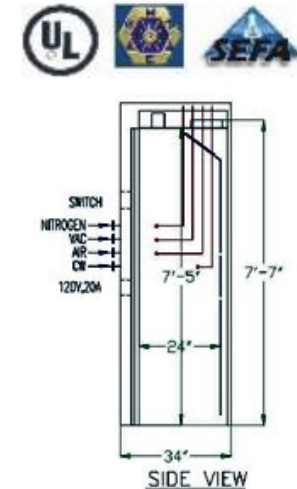

W-MAX Walk-In Fume Hood

RDM Industrial Products Inc.

1652 Watson Court
 Milpitas, California 95035
 phone (408) 945-8400 fax (408) 945-8433

Model W-Max Fume Hood:

Fume Hood with Large Sliding Doors

Provides more vertical clearance to accommodate your larger project needs...

GENERAL NOTES:

- FUME HOOD IS MFG. BY GENE SCIENTIFIC INC.
- FUME HOOD LINER MATERIAL IS A 1/4" WHITE TRESPA.
- FUME HOOD, FLUORESCENT LIGHT FIXTURE COMES COMPLETE WITH BULBS.

MODEL #	EXTERIOR DIMENSIONS			INTERIOR		DUCT SIZE
	WIDTH	DEPTH	HEIGHT	WIDTH	DEPTH	
GE4WIFH	48"	36.5"	95"	36"	24"	10"
GE5WIFH	60"	36.5"	95"	48"	24"	10"
GE6WIFH	72"	36.5"	95"	60"	24"	12"
GE8WIFH	96"	36.5"	95"	72"	24"	TWO 10"
GE10WIFH	120"	36.5"	95"	96"	24"	TWO 12"
CUSTOM SIZES AVAILABLE						