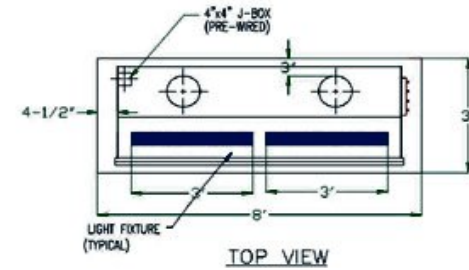

W-MAX Walk-In Fume Hood

RDM Industrial Products Inc.

1652 Watson Court
 Milpitas, California 95035
 phone (408) 945-8400 fax (408) 945-8433

Model W-Max Fume Hood:

Fume Hood with Large Sliding Doors

Provides more vertical clearance to accommodate your larger project needs...

- Chemical-Resistant Phenolic Liner
- Removable Sliding Doors
- Light & Blower Switches
- Fluorescent Light Fixture(s)
- (2) Total 115v Outlets
- Elec. Junction Box with 7' cord
- Optional Remote Service Fixtures
- Optional Liners, Including Polypropylene, Stainless Steel, PVC, Fiberglass...

GENERAL NOTES:

- FUME HOOD IS MFG. BY GENE SCIENTIFIC INC.
- FUME HOOD LINER MATERIAL IS A 1/4" WHITE TRESPA.
- FUME HOOD, FLUORESCENT LIGHT FIXTURE COMES COMPLETE WITH BULBS.

MODEL #	EXTERIOR DIMENSIONS			INTERIOR		DUCT SIZE
	WIDTH	DEPTH	HEIGHT	WIDTH	DEPTH	
GE4WIFH	48"	36.5"	95"	36"	24"	10"
GE5WIFH	60"	36.5"	95"	48"	24"	10"
GE6WIFH	72"	36.5"	95"	60"	24"	12"
GE8WIFH	96"	36.5"	95"	72"	24"	TWO 10"
GE10WIFH	120"	36.5"	95"	96"	24"	TWO 12"
CUSTOM SIZES AVAILABLE						