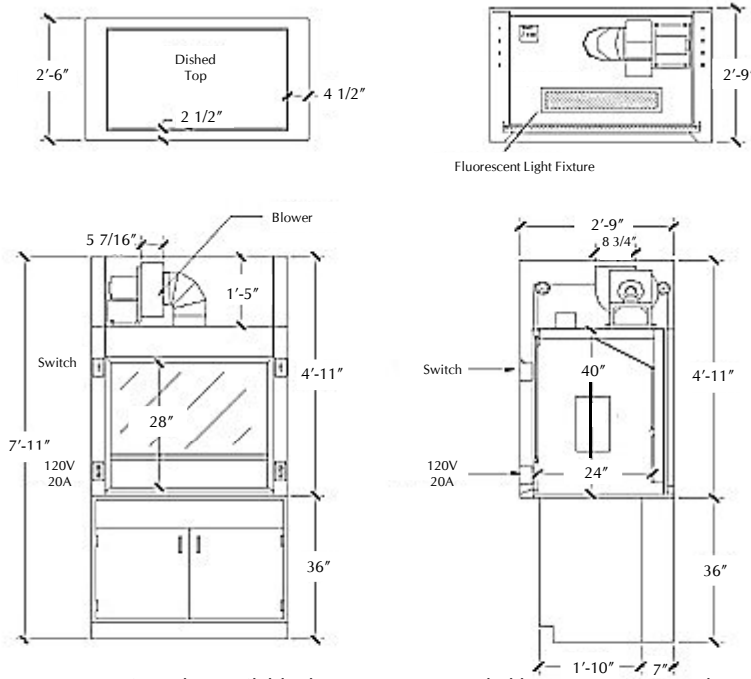

# RDM Industrial Products Inc.

1652 Watson Court  
 Milpitas, California 95035  
 phone (408) 945-8400 fax (408) 945-8433

**Model B-Max 3/4/5/600:**  
**Fume Hood with Built-in Blower Motor**  
 Provides easy installation for smaller fume control needs...

- Chain-Driven Laminated Safety Glass Sash
- Light & Blower Switches
- Fluorescent Light Fixture
- (2) Total 115v Outlets
- Elec. Junction Box with 7' cord
- Optional Remote Service Fixtures
- 3'-0" & 4'-0" Widths Standard

●\*\* Larger sizes also available, but not recommended because of increased noise due to larger blower motors that are required.

Model #	Exterior Dimensions			Interior Dimensions			2-Tube Light Fixture	Base Cabinets	Shipping Weight
	Width	Depth	Height	Width	Depth	Collar Size			
B-Max-300	36"	33"	59"	27"	26"	9" dia.	1-24" wide	1-36"	375 lbs
B-Max-400	48"	33"	59"	39"	26"	9" dia.	1-36" wide	1-48"	475 lbs
B-Max-500	60"	33"	59"	51"	26"	9" dia.	1-48" wide	2-30"	650 lbs
B-Max-600	72"	33"	59"	63"	26"	9" dia.	1-48" wide	2-36"	725 lbs